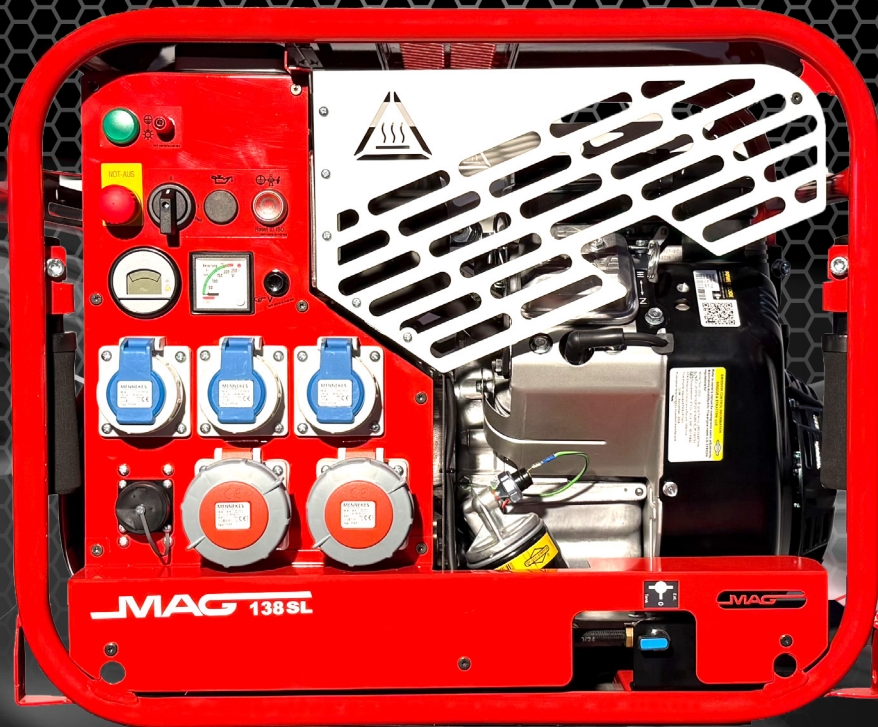

Reliable electricity for many years

The most powerful firebrigade power generator
in the small DIN-frame

MAG138SL

NEW
11 KVA
MAG138SL

www.mag-motoren.com

MAG138SL - 11 kVA - 8.800 Watt

The most powerful firebrigade power generator in the small DIN-frame

Symbolpicture MAG138SL-R

Type	MAG138SL
Artikel-No.	MAG138SL-R (rot)
Power	11 kVA (8,8 kW) / 3.000 U/min
Dimensions (lxbxh)	700 x 440 x 580 mm
Weight (without options)	135 kg incl. battery
Noise level	95,8 LWA
Protection class	min. IP 44
Tank capacity	10 Liter
Running time at 75% load	2 hours
Generator	Synchron
Type	DWG15,5 with electron. regulator / brushless
Protection class	IP 54
Voltage	230 V / 400 V
Voltage stability	+/-1% bei 230V / 400V at 3.000 U/min +6% / -10%
Frequency	50 Hz
Rated current at 400V	15,9 A
Engine	Briggs & Stratton Benzin
Type	18 PS Vanguard / 2-Cylinder OHV / 4-cycle
Exhaust standard	EU 2016 / 1628
Equipment	Recoil- and 12V-Electro starter three-way valve, oil pressure warning system
Switch box protection class	min. IP 44
Equipment	1x emergency stop button with acousting warning 1x insulation monitoring with acousting and optical warning incl. Reset-switch for horn ISO 2x waterproofed alternating current socket CEE16A/400V IP68 3x waterproofed protective plug 16A/230V IP68 2x AC automatic circuit breaker 16A/4-pole 3x AC automatic circuit breaker 16A/2-pole 1x socket 12V for outside supply 1x voltmeter incl. load indicator (illuminated) with change over switch 1x switch voltmeter 1x protective conductor institution 1x Start-/Stop switch 1x hourmeter 1x tank gauge

Excerpt of possible options:

Fuelling accessories without canister

It is used for operation of the MAG firebrigade power generator from a 20 liter fuel canister and closed with a three-way valve.

IT-/TN Switching: