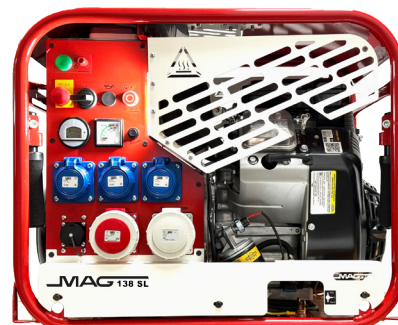

MAG138SL-R with IT-/TN switching

Distributor / contact: